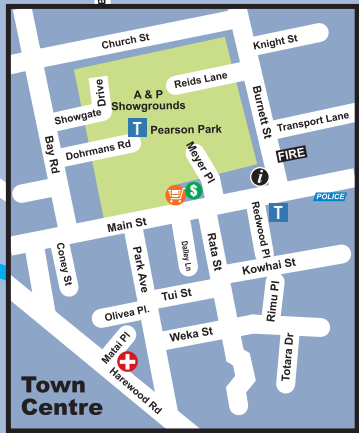

### Libraries

- ▶ Oxford Public Library; 34 Main Street, Oxford.  
Ph. (03) 311 9006
- ▶ Rangiora Library; 141 Percival Street, Rangiora.  
Ph. (03) 311 8901
- ▶ Kaiapoi Library; 176 Williams Street. Ph. (03) 375 5009
- ▶ Kaiapoi Toy Library; Barker Park, 17A Otaki Street.  
Ph. (03) 327 7942
- ▶ Cust Toy Library; Cust Community Hall, Mill Rd, RD6.  
Ph. (03) 313 0051
- ▶ Rangiora Toy Library; 1 Blakett Street.  
Ph. 027 264 6924

# OXFORD MAP